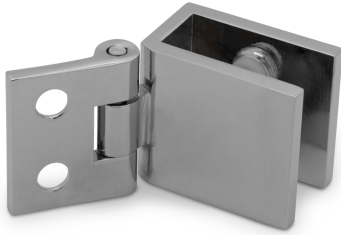

Non Drill Hinge - Wall To Glass - 5-8mm (Model: I0081)

- Suitable for 5mm to 8mm thick glass.
- Polished Chrome Finish.
- No glass drilling required.
- Loading weight 8kgs per pair

Attributes:

Product Code: I0081

Unit Of Sale: Pair