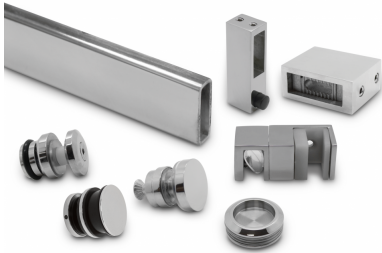

**Cascade Wall to Wall Sliding Shower Door Kit - PSS ( Model: J.CAS001 )**

- A high quality "wall to wall" polished stainless steel sliding shower door system.
- Suitable For 8mm to 10mm thick glass.
- Can be adapted to be mounted to a 90° fixed panel by adding J.CAS003.
- Maximum door weight should not exceed 40kg or a maximum width of 762mm.
- Available in polished & satin stainless steel as well as the contemporary matte black.
- Kit Includes: 1 x 2 Metre Stainless Steel Bar  
2 x Door Stoppers  
2 x Anti-Lift Fittings  
2 x Fixed Panel Track Holders  
1 x Door Guide 1 x Glass Door Pull  
2 x Sliding Door Rollers

**Attributes:**

**Product Code:** J.CAS001

**Unit Of Sale:** Kit