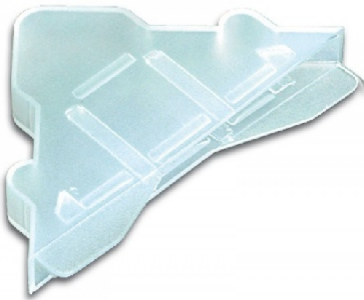

11-12mm Corner Protectors - Black - Pack of 1000 (Model: B0072)

- Sturdy aluminium construction.
- Self-adjusting Clamps.
- Lifts up to 100kg (220 lbs.) per grip.
- Sold in pairs.
- Absolutely slip-proof.
- Cushioned shaft prevents damage to the carried load.

Attributes:

Product Code: B0072

Unit Of Sale: Box 1000
