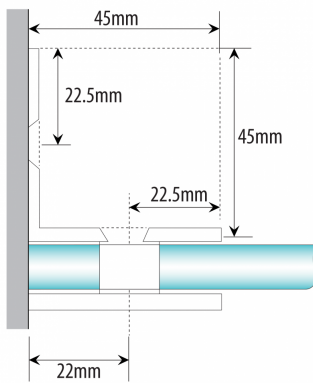

Wall Mount -L Type Shower Fixing - Polished Chrome (Model: JGX45.1LPC)

- Constructed of SUS 304 Stainless Steel.
- Size: 45 x 48mm each plate.
- Glass thickness range: 6mm, 8mm, 10mm or 12mm tempered safety glass.
- Hole Size Required 16mm.
- Complete with gaskets, stainless steel screws & wall plugs.

Attributes:

Product Code: JGX45.1LPC

Unit Of Sale: Each