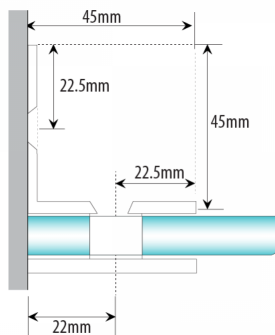

Wall Mount -L Type Shower Fixing - Satin Chrome ( Model: JGX45.1LSC )

- Constructed of SUS 304 Stainless Steel.
- Size: 45 x 48mm each plate.
- Glass thickness range: 6mm, 8mm, 10mm or 12mm tempered safety glass.
- Hole Size Required 16mm.
- Complete with gaskets, stainless steel screws & wall plugs.

Attributes:

**Product Code:** JGX45.1LSC

**Unit Of Sale:** Each