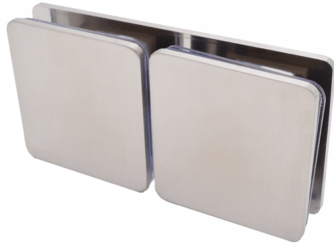

## 180 Degree Glass-To-Glass Shower Fixing - Satin Chrome ( Model: JGX45.2SC )

- Constructed of SUS 304 Stainless Steel.
- Size: 45 x 48mm each plate.
- Glass thickness range: 6mm, 8mm, 10mm or 12mm tempered safety glass.
- Hole Size Required 16mm.
- Complete with gaskets, stainless steel screws & wall plugs.