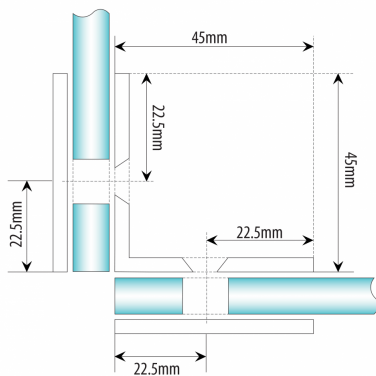

## 90 Degree Glass-To-Glass Shower Fixing - Polished Chrome ( Model: JGX45.4PC )

- Constructed of SUS 304 Stainless Steel.
- Size: 45 x 48mm each plate.
- Glass thickness range: 6mm, 8mm, 10mm or 12mm tempered safety glass.
- Hole Size Required 16mm.
- Complete with gaskets, stainless steel screws & wall plugs.

### Attributes:

**Product Code:** JGX45.4PC

**Unit Of Sale:** Each