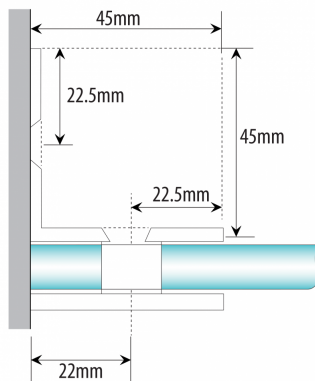

Wall Mount -L Type Shower Fixing - Satin Chrome (Model: JGX45.ILSC)

- Constructed of SUS 304 Stainless Steel.
- Size: 45 x 48mm each plate.
- Glass thickness range: 6mm, 8mm, 10mm or 12mm tempered safety glass.
- Hole Size Required 16mm.
- Complete with gaskets, stainless steel screws & wall plugs.