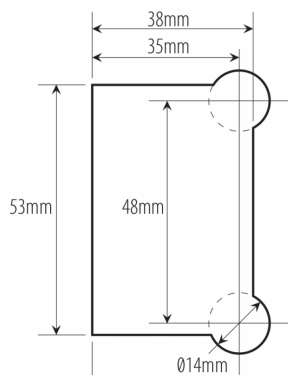

Wall Mount Shower Hinge - One Side Fixing - Polished Chrome (Model: JGX680.1BPC)

- Glass Thickness: 6mm or 8mm tempered safety glass.
- Max. Door Weight: Using 2 hinges for 27kg, 3 hinges for 40kg.
- Max. Door Width: 2 hinges for 700mm, 3 hinges for 800mm.
- Complete with gaskets, stainless steel screws & wall plugs.

Attributes:

Product Code: JGX680.1BPC

Unit Of Sale: 1 Hinge

POLISHED CHROME FINISH