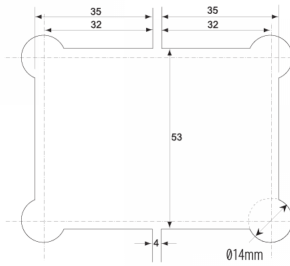

180 Degree - Glass to Glass Shower Hinge - Polished Chrome ( Model: JGX680.2PC )

- Glass Thickness: 6mm or 8mm tempered safety glass.
- Max. Door Weight: Using 2 hinges for 27kg, 3 hinges for 40kg.
- Max. Door Width: 2 hinges for 700mm, 3 hinges for 800mm.
- Complete with gaskets, stainless steel screws & wall plugs.

**Attributes:**

**Product Code:** JGX680.2PC

**Unit Of Sale:** 1 Hinge

POLISHED CHROME FINISH