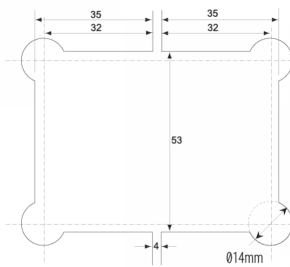

135 Degree - Glass to Glass Shower Hinge - Polished Chrome (Model: JGX680.3PC)

- Glass Thickness: 6mm or 8mm tempered safety glass.
- Max. Door Weight: Using 2 hinges for 27kg, 3 hinges for 40kg.
- Max. Door Width: 2 hinges for 700mm, 3 hinges for 800mm.
- Complete with gaskets, stainless steel screws & wall plugs.

Attributes:

Product Code: JGX680.3PC

Unit Of Sale: 1 Hinge

POLISHED CHROME FINISH