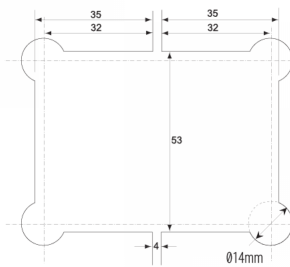

90 Degree - Glass to Glass Shower Hinge - Polished Chrome (Model: JGX680.4PC)

- Glass Thickness: 6mm or 8mm tempered safety glass.
- Max. Door Weight: Using 2 hinges for 27kg, 3 hinges for 40kg.
- Max. Door Width: 2 hinges for 700mm, 3 hinges for 800mm.
- Complete with gaskets, stainless steel screws & wall plugs.

Attributes:

Product Code: JGX680.4PC

Unit Of Sale: 1 Hinge

POLISHED CHROME FINISH