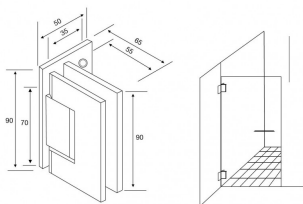

POLISHED CHROME FINISH