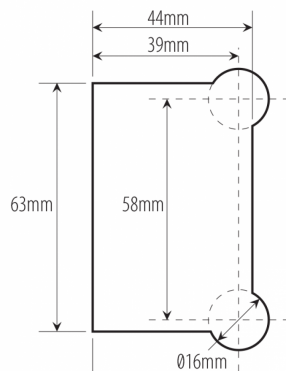

Wall Mount Shower Hinge - One Side Fixing - Polished Chrome ( Model: JGX990.1BPC )

- Glass Thickness: 10mm or 12mm tempered safety glass.
- Max. Door Weight: Using 2 hinges for 37kg, 3 hinges for 55kg.
- Max. Door Width: 2 hinges for 800mm, 3 hinges for 900mm.
- Complete with gaskets, stainless steel screws & wall plugs.