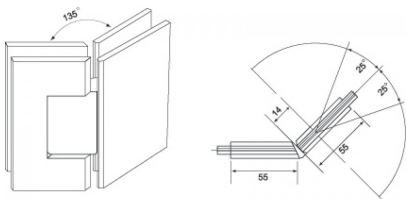

135 Degree - Glass to Glass Shower Hinge - Polished Chrome ( Model: JGX990.3PC )

• TO BE DISCONTINUED - LOW STOCK - CHECK BEFORE ORDERING

• Glass Thickness: 10mm or 12mm tempered safety glass.

• Max. Door Weight: Using 2 hinges for 37kg, 3 hinges for 55kg.

• Max. Door Width: 2 hinges for 800mm, 3 hinges for 900mm.

• Complete with gaskets, stainless steel screws & wall plugs.

Attributes:

**Product Code:** JGX990.3PC

**Unit Of Sale:** 1 Hinge

POLISHED CHROME FINISH