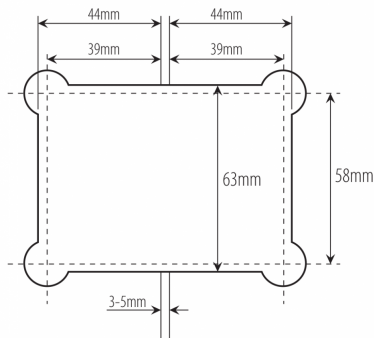

135 Degree - Glass to Glass Shower Hinge - Polished Chrome ( Model: JGX990.3PC )

• TO BE DISCONTINUED - LOW STOCK - CHECK BEFORE ORDERING

• Glass Thickness: 10mm or 12mm tempered safety glass.

• Max. Door Weight: Using 2 hinges for 37kg, 3 hinges for 55kg.

• Max. Door Width: 2 hinges for 800mm, 3 hinges for 900mm.

• Complete with gaskets, stainless steel screws & wall plugs.

Attributes:

**Product Code:** JGX990.3PC

**Unit Of Sale:** 1 Hinge

POLISHED CHROME FINISH