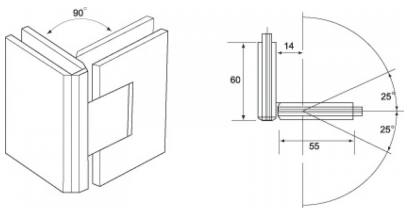

90 Degree - Glass to Glass Shower Hinge - Polished Chrome (Model: JGX990.4PC)

• TO BE DISCONTINUED - LOW STOCK - CHECK BEFORE ORDERING

• Glass Thickness: 10mm or 12mm tempered safety glass.

• Max. Door Weight: Using 2 hinges for 37kg, 3 hinges for 55kg.

• Max. Door Width: 2 hinges for 800mm, 3 hinges for 900mm.

• Complete with gaskets, stainless steel screws & wall plugs.

Attributes:

Product Code: JGX990.4PC

Unit Of Sale: 1 Hinge

POLISHED CHROME FINISH