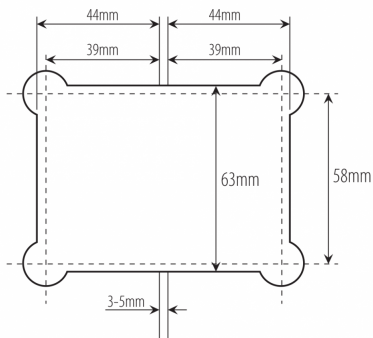

90 Degree - Glass to Glass Shower Hinge - Polished Chrome (Model: JGX990.4PC)

• TO BE DISCONTINUED - LOW STOCK - CHECK BEFORE ORDERING

• Glass Thickness: 10mm or 12mm tempered safety glass.

• Max. Door Weight: Using 2 hinges for 37kg, 3 hinges for 55kg.

• Max. Door Width: 2 hinges for 800mm, 3 hinges for 900mm.

• Complete with gaskets, stainless steel screws & wall plugs.

Attributes:

Product Code: JGX990.4PC

Unit Of Sale: 1 Hinge

POLISHED CHROME FINISH