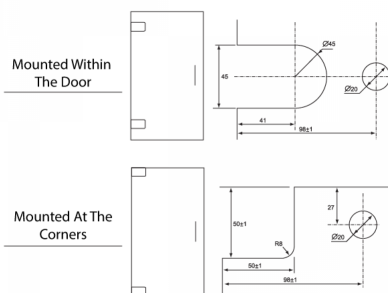

Wall Mount Shower Hinge - One Side Fixing - Polished Chrome (Model: JGX991.1BPC)

- Glass Thickness: 8mm or 10mm tempered safety glass.
- Max. Door Weight: Using 2 hinges for 40kg, 3 hinges for 50kg.
- Max. Door Width: 2 hinges for 800mm, 3 hinges for 900mm.
- Complete with gaskets, stainless steel screws & wall plugs.

Attributes:

Product Code: JGX991.1BPC

Unit Of Sale: 1 Hinge

POLISHED CHROME FINISH