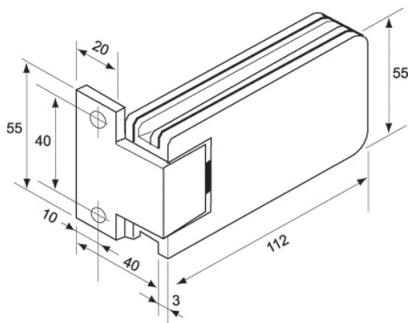

Wall Mount Shower Hinge - One Side Fixing - Polished Chrome (Model: JGX991.1BPC)

- Glass Thickness: 8mm or 10mm tempered safety glass.
- Max. Door Weight: Using 2 hinges for 40kg, 3 hinges for 50kg.
- Max. Door Width: 2 hinges for 800mm, 3 hinges for 900mm.
- Complete with gaskets, stainless steel screws & wall plugs.

Attributes:

Product Code: JGX991.1BPC

Unit Of Sale: 1 Hinge

POLISHED CHROME FINISH