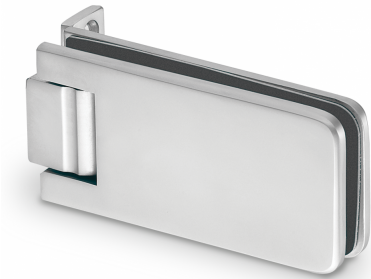

Wall Mount Shower Hinge - One Side Fixing - Polished Chrome (Model: JGX991.1BPC)

- Glass Thickness: 8mm or 10mm tempered safety glass.
- Max. Door Weight: Using 2 hinges for 40kg, 3 hinges for 50kg.
- Max. Door Width: 2 hinges for 800mm, 3 hinges for 900mm.
- Complete with gaskets, stainless steel screws & wall plugs.

Attributes:

Product Code: JGX991.1BPC

Unit Of Sale: 1 Hinge

POLISHED CHROME FINISH