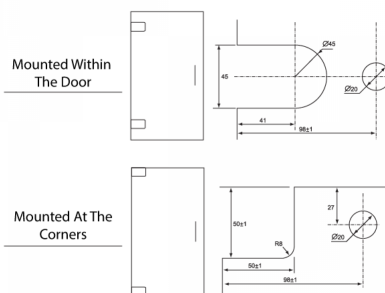

Wall Mount Shower Hinge - Polished Chrome (Model: JGX991.1PC)

- Glass Thickness: 8mm or 10mm tempered safety glass.
- Max. Door Weight: Using 2 hinges for 40kg, 3 hinges for 50kg.
- Max. Door Width: 2 hinges for 800mm, 3 hinges for 900mm.
- Complete with gaskets, stainless steel screws & wall plugs.

Attributes:

Product Code: JGX991.1PC

Unit Of Sale: 1 Hinge

POLISHED CHROME FINISH