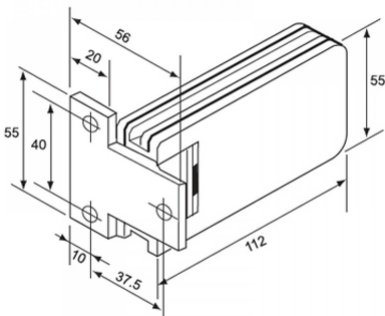

Wall Mount Shower Hinge - Polished Chrome (Model: JGX991.1PC)

- Glass Thickness: 8mm or 10mm tempered safety glass.
- Max. Door Weight: Using 2 hinges for 40kg, 3 hinges for 50kg.
- Max. Door Width: 2 hinges for 800mm, 3 hinges for 900mm.
- Complete with gaskets, stainless steel screws & wall plugs.

Attributes:

Product Code: JGX991.1PC

Unit Of Sale: 1 Hinge

POLISHED CHROME FINISH