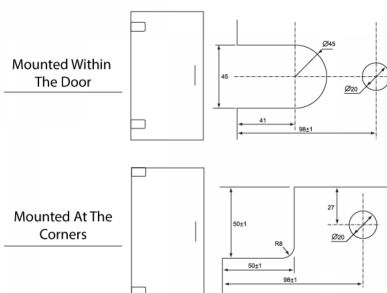

180 Degree - Glass to Glass Shower Hinge - Polished Chrome (Model: JGX991.2PC)

- Glass Thickness: 8mm or 10mm tempered safety glass.
- Max. Door Weight: Using 2 hinges for 40kg, 3 hinges for 50kg.
- Max. Door Width: 2 hinges for 800mm, 3 hinges for 900mm.
- Complete with gaskets, stainless steel screws & wall plugs.

Attributes:

Product Code: JGX991.2PC

Unit Of Sale: 1 Hinge

POLISHED CHROME FINISH