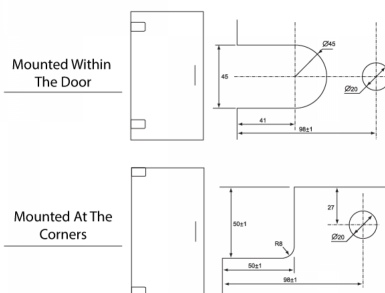

90 Degree - Glass to Glass Shower Hinge - Polished Chrome (Model: JGX991.4PC)

- Glass Thickness: 8mm or 10mm tempered safety glass.
- Max. Door Weight: Using 2 hinges for 40kg, 3 hinges for 50kg.
- Max. Door Width: 2 hinges for 800mm, 3 hinges for 900mm.
- Complete with gaskets, stainless steel screws & wall plugs.

Attributes:

Product Code: JGX991.4PC

Unit Of Sale: 1 Hinge

POLISHED CHROME FINISH