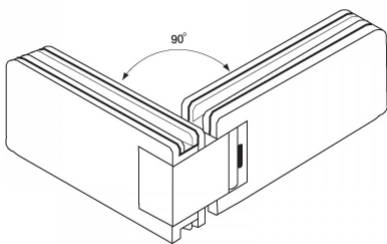

90 Degree - Glass to Glass Shower Hinge - Satin Chrome ( Model: JGX991.4SC )

• TO BE DISCONTINUED - LOW STOCK - CHECK BEFORE ORDERING

• Glass Thickness: 8mm or 10mm tempered safety glass.

• Max. Door Weight: Using 2 hinges for 40kg, 3 hinges for 50kg.

• Max. Door Width: 2 hinges for 800mm, 3 hinges for 900mm.

• Complete with gaskets, stainless steel screws & wall plugs.

Attributes:

**Product Code:** JGX991.4SC

**Unit Of Sale:** 1 Hinge

SATIN CHROME FINISH