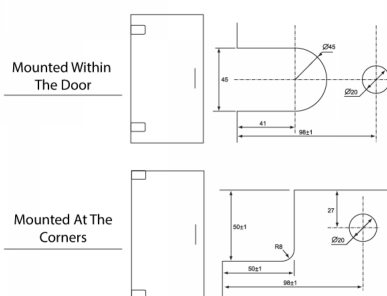

90 Degree - Glass to Glass Shower Hinge - Satin Chrome ( Model: JGX991.4SC )

• TO BE DISCONTINUED - LOW STOCK - CHECK BEFORE ORDERING

• Glass Thickness: 8mm or 10mm tempered safety glass.

• Max. Door Weight: Using 2 hinges for 40kg, 3 hinges for 50kg.

• Max. Door Width: 2 hinges for 800mm, 3 hinges for 900mm.

• Complete with gaskets, stainless steel screws & wall plugs.

Attributes:

**Product Code:** JGX991.4SC

**Unit Of Sale:** 1 Hinge

SATIN CHROME FINISH