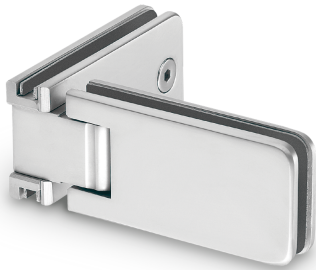

90 Degree - Glass to Glass Shower Hinge - Satin Chrome ( Model: JGX991.4SC )

• TO BE DISCONTINUED - LOW STOCK - CHECK BEFORE ORDERING

• Glass Thickness: 8mm or 10mm tempered safety glass.

• Max. Door Weight: Using 2 hinges for 40kg, 3 hinges for 50kg.

• Max. Door Width: 2 hinges for 800mm, 3 hinges for 900mm.

• Complete with gaskets, stainless steel screws & wall plugs.

Attributes:

**Product Code:** JGX991.4SC

**Unit Of Sale:** 1 Hinge

SATIN CHROME FINISH