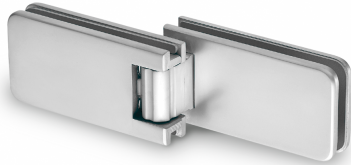

180 Degree - Folding Glass to Glass Shower - Polished Chrome (Model: JGX991.5PC)

- Glass Thickness: 8mm or 10mm tempered safety glass.
- Max. Door Weight: Using 2 hinges for 40kg, 3 hinges for 50kg.
- Max. Door Width: 2 hinges for 800mm, 3 hinges for 900mm.
- Complete with gaskets, stainless steel screws & wall plugs.

Attributes:

Product Code: JGX991.5PC

Unit Of Sale: 1 Hinge

POLISHED CHROME FINISH