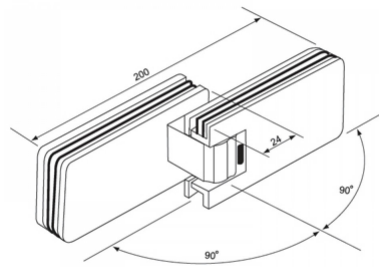

180 Degree - Folding Glass to Glass Shower - Polished Chrome (Model: JGX991.5PC)

- Glass Thickness: 8mm or 10mm tempered safety glass.
- Max. Door Weight: Using 2 hinges for 40kg, 3 hinges for 50kg.
- Max. Door Width: 2 hinges for 800mm, 3 hinges for 900mm.
- Complete with gaskets, stainless steel screws & wall plugs.

Attributes:

Product Code: JGX991.5PC

Unit Of Sale: 1 Hinge

POLISHED CHROME FINISH