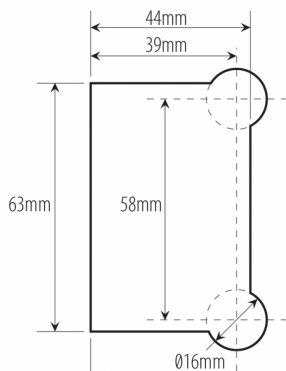

Wall Mount Shower Hinge - One Side Fixing - Polished Chrome ( Model: JGX992.1BPC )

- TO BE DISCONTINUED - LOW STOCK - CHECK BEFORE ORDERING. ALTERNATIVE SEE SHANNON RANGE

- Glass Thickness: 10mm or 12mm tempered safety glass.

- Max. Door Weight: Using 2 hinges for 37kg, 3 hinges for 55kg.

- Max. Door Width: 2 hinges for 800mm, 3 hinges for 900mm.

- Complete with gaskets, stainless steel screws & wall plugs.

**THIS NOTCH WILL MAKE GLASS CLOSE TO WALL**