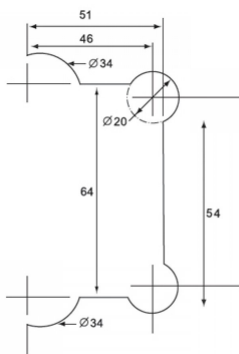

Wall Mount Shower Hinge - One Side Fixing - Polished Chrome ( Model: JGX992.1BPC )

- TO BE DISCONTINUED - LOW STOCK - CHECK BEFORE ORDERING. ALTERNATIVE SEE SHANNON RANGE

- Glass Thickness: 10mm or 12mm tempered safety glass.

- Max. Door Weight: Using 2 hinges for 37kg, 3 hinges for 55kg.

- Max. Door Width: 2 hinges for 800mm, 3 hinges for 900mm.

- Complete with gaskets, stainless steel screws & wall plugs.

**THIS NOTCH WILL MAKE GLASS CLOSE TO WALL**