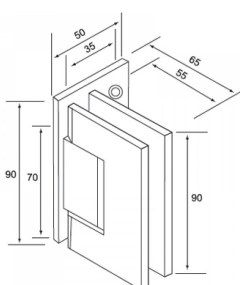

POLISHED CHROME FINISH