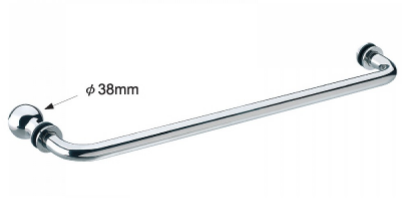

305mm Towel Bar 19mm Dia. With Knob Satin Chrome (Model: JH01SKASC)

- Towel bar is constructed of heavy wall SUS 304 stainless steel tubing.
- 305mm long towel bar with a handle diameter of 19mm.
- Satin Chrome Knob included.
- 12mm to 16mm hole required in glass for the towel bar to be fitted.

Attributes:

Product Code: JH01SKASC

Unit Of Sale: Each