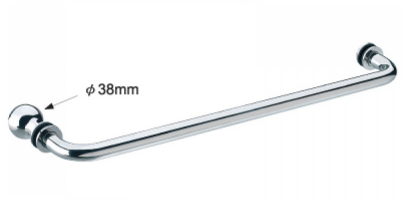

450mm Towel Bar 19mm Dia. With Knob Polished Chrome (Model: JH01SKBPC)

- Towel bar is constructed of heavy wall SUS 304 stainless steel tubing.
- 450mm long towel bar with a handle diameter of 19mm.
- Polished Chrome Knob included.
- 12mm to 16mm hole required in glass for the towel bar to be fitted.

Attributes:

Product Code: JH01SKBPC

Unit Of Sale: Each