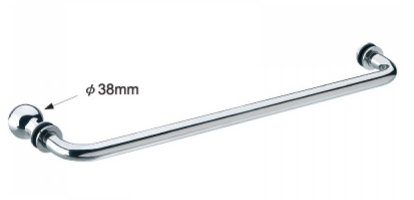

600mm Towel Bar 19mm Dia. With Knob Satin Chrome (Model: JH01SKCSC)

- Towel bar is constructed of heavy wall SUS 304 stainless steel tubing.

- 600mm long towel bar with a handle diameter of 19mm.

- Satin Chrome Knob included.

- 12mm to 16mm hole required in glass for the towel bar to be fitted.

Attributes:

Product Code: JH01SKCSC

Unit Of Sale: Each