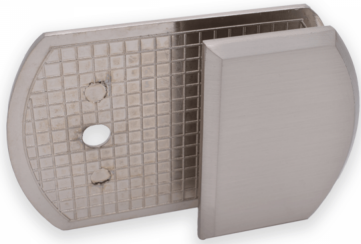

Glass To Panel 180 Degree Pod Fixing Satin Chrome (Model: JH703SC)

Suitable for 8mm to 10mm thick glass.
16mm diameter hole in glass required.

Attributes:

Product Code: JH703SC

Unit Of Sale: Each