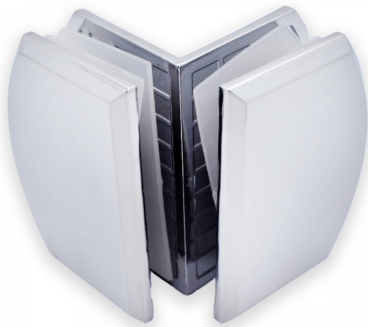

Glass To Glass 90 Degree Pod Fixing Polished Chrome ( Model: JH705PC )

Suitable for 8mm to 10mm thick glass.

16mm diameter hole in glass required.

Attributes:

Product Code: JH705PC

Unit Of Sale: Each