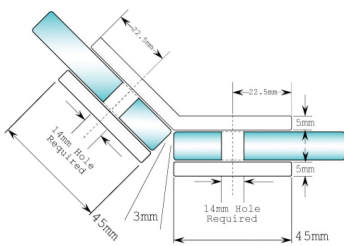

135 Degree Glass To Glass Fixing - Satin Chrome (Model: JH722SC)

135° glass to glass fixing.

Suitable for 8mm to 10mm thick glass.

14mm diameter hole in glass required.

Attributes:

Product Code: JH722SC

Unit Of Sale: Each