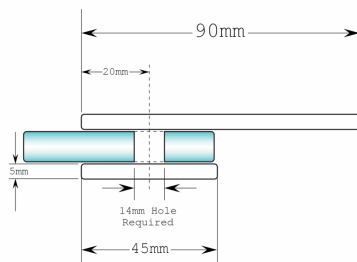

Wall To Glass Fixing - Satin Chrome (Model: JH723SC)

90mm long wall to glass fixing.

Suitable for 8mm to 10mm thick glass.

14mm diameter hole in glass required.

Attributes:

Product Code: JH723SC

Unit Of Sale: Each