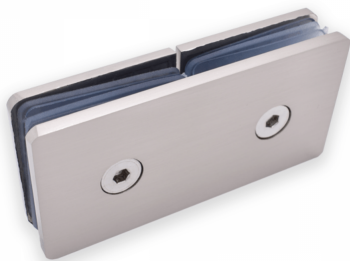

Glass To Glass Fixing - Satin Chrome (Model: JH724SC)

92mm long glass to glass fixing.

Suitable for 8mm to 10mm thick glass.

14mm diameter hole in glass required.

Attributes:

Product Code: JH724SC

Unit Of Sale: Each