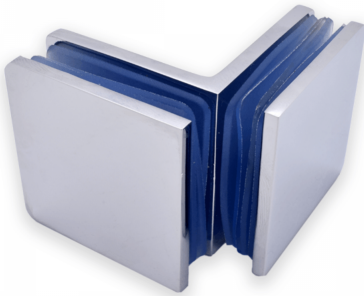

90 Degree Glass To Glass Fixing - Polished Chrome (Model: JH725PC)

90° glass to glass fixing.

Suitable for 8mm to 10mm thick glass.

14mm diameter hole in glass required.

Attributes:

Product Code: JH725PC

Unit Of Sale: Each