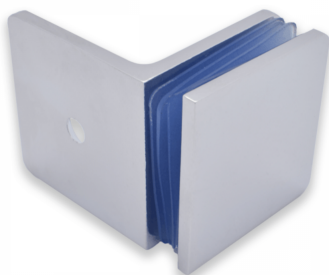

90 degree Wall To Glass Fixing - Polished Chrome ( Model: JH726PC )

90° wall to glass fixing.

Suitable for 8mm to 10mm thick glass.

14mm diameter hole in glass required.

Attributes:

**Product Code:** JH726PC