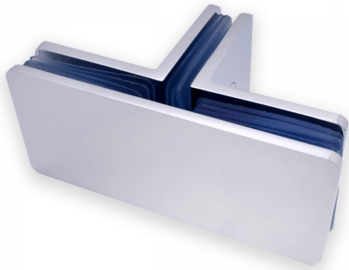

T Shaped Glass To Glass Bracket - Polished Chrome (Model: JH727PC)

- Used to fix two glass panels jointed at 90° and 180°.
- Suitable for 8mm to 10mm thick glass.
- This glass to glass bracket is specially designed to provide glass fixing in three different directions.
- Supplied in a polished chrome finish.
- 14mm diameter hole in glass required.

Attributes:

Product Code: JH727PC

Unit Of Sale: Each