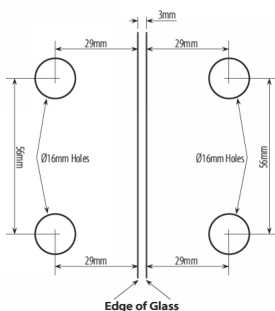

Bi-Folding 180 Degree - Outward Glass To Glass Hinge - PC (Model: JHI181PC)

Door swings 180° out only. Suitable for 6mm to 8mm thick toughened glass.

No cut out needed, only drill holes. With the pivot and closing mechanism on one side it allows the door to fold back in line with the carrying panel. Very useful door hinge in shower installations where space for a swinging door is limited.

- Max weight of 25kg using 2 door hinges and 37kg using 3 hinges.

- Max width of 787mm using 2 shower door hinges and 864mm using 3 hinges.

Attributes:

Product Code: JHI181PC

Unit Of Sale: Each