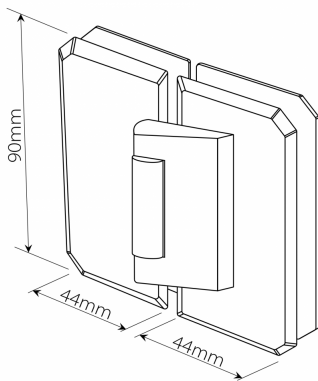

Bi-Folding 180 Degree - Outward Glass To Glass Hinge - PC (Model: JHI181PC)

Door swings 180° out only. Suitable for 6mm to 8mm thick toughened glass.

No cut out needed, only drill holes. With the pivot and closing mechanism on one side it allows the door to fold back in line with the carrying panel. Very useful door hinge in shower installations where space for a swinging door is limited.

- Max weight of 25kg using 2 door hinges and 37kg using 3 hinges.

- Max width of 787mm using 2 shower door hinges and 864mm using 3 hinges.

Attributes:

Product Code: JHI181PC

Unit Of Sale: Each