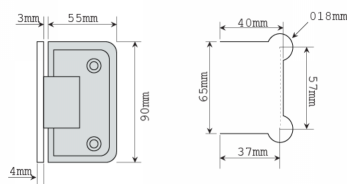

Shannon Range - Wall To Glass Shower Hinge - SC (Model: JHI301SC)

- Shower door hinge is finished in Satin chrome.
- Self closing from 25° either direction.
- Shower door hinge is for glass thickness 8mm to 12mm.
- Manufactured from high quality brass.
- Max weight up to 45kg per pair.
- Complete with Stainless Steel screws & wall plugs.
- Very economical shower door hinge.