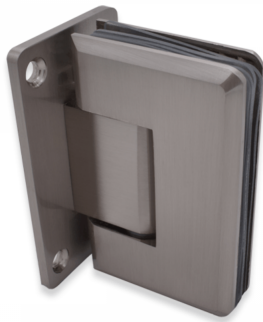

Shannon Range - Wall To Glass Shower Hinge - SC (Model: JHI301SC)

- Shower door hinge is finished in Satin chrome.
- Self closing from 25° either direction.
- Shower door hinge is for glass thickness 8mm to 12mm.
- Manufactured from high quality brass.
- Max weight up to 45kg per pair.
- Complete with Stainless Steel screws & wall plugs.
- Very economical shower door hinge.

Attributes:

Product Code: JHI301SC

Unit Of Sale: 1 Hinge