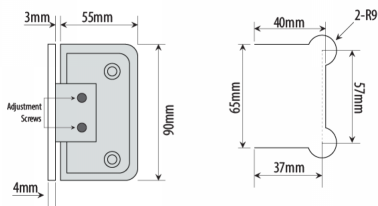

Adjustable Wall To Glass Shower Hinge - Satin Chrome ( Model: JHI301SC-ADJ )

- Self closing shower door hinge from 25° either direction.
- For glass thickness 8mm to 12mm.
- Manufactured from high quality brass.
- Max weight up to 45kg per pair.
- Complete with Stainless Steel screws & wall plugs.
- Door hinge has an adjustable closing position.
- A very economical shower door hinge.