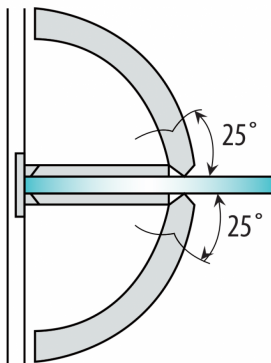

Adjustable Wall To Glass Shower Hinge - Satin Chrome ( Model: JHI301SC-ADJ )

- Self closing shower door hinge from 25° either direction.
- For glass thickness 8mm to 12mm.
- Manufactured from high quality brass.
- Max weight up to 45kg per pair.
- Complete with Stainless Steel screws & wall plugs.
- Door hinge has an adjustable closing position.
- A very economical shower door hinge.