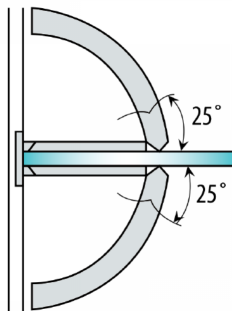

Shannon SQ Range - Wall To Glass Shower Hinge - Black (Model: JHI301SQBL)

- Self closing shower door hinges from 25° either direction.
- For glass thickness 8mm to 12mm.
- Shower door hinges manufactured from high quality brass.
- Max weight up to 45kg per pair.
- Complete with Stainless Steel screws & wall plugs.
- Very economical shower door hinges.