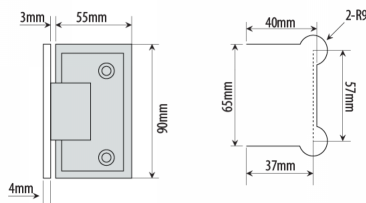

Shannon SQ Range - Wall To Glass Shower Hinge - PC ( Model: JHI301SQPC )

- Self closing shower door hinges from 25° either direction.
- For glass thickness 8mm to 12mm.
- Door Hinges manufactured from high quality brass.
- Max weight up to 45kg per pair.
- Complete with Stainless Steel screws & wall plugs.
- Very economical shower door hinges.

**Attributes:**

**Product Code:** JHI301SQPC

**Unit Of Sale:** 1 Hinge

POLISHED CHROME FINISH