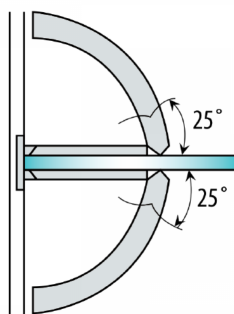

Shannon SQ Range - Wall To Glass Shower Hinge - PC ( Model: JHI301SQPC )

- Self closing shower door hinges from 25° either direction.
- For glass thickness 8mm to 12mm.
- Door Hinges manufactured from high quality brass.
- Max weight up to 45kg per pair.
- Complete with Stainless Steel screws & wall plugs.
- Very economical shower door hinges.

**Attributes:**

**Product Code:** JHI301SQPC

**Unit Of Sale:** 1 Hinge

POLISHED CHROME FINISH