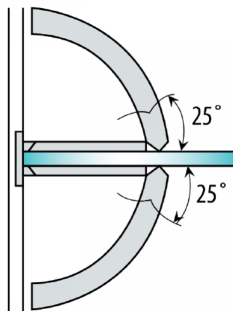

Shannon SQ Range - Wall To Glass Hinge -- Satin Chrome (Model: JHI301SQSC)

- Self closing shower door hinge from 25° either direction.
- For glass thickness 8mm to 12mm.
- Shower door hinge is manufactured from high quality brass.
- Max weight up to 45kg per pair.
- Complete with Stainless Steel screws & wall plugs.
- Very economical shower door hinge.