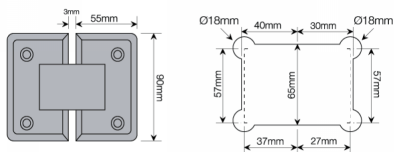

Shannon Range - 135 Degree Glass To Glass Shower Hinge - PC (Model: JHI302PC)

- Shower door hinge finished in Polished chrome.
- Self closing from 25° either direction.
- For glass thickness 8mm to 12mm.
- Manufactured from high quality brass.
- Max weight for the shower door hinge is up to 45kg per pair.
- Complete with Stainless Steel screws & wall plugs.
- Very economical shower door hinge.