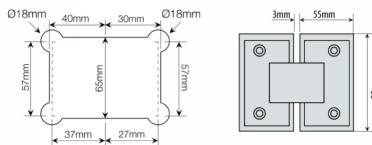

Shannon SQ Range - 135 Degree Glass To Glass Hinge - Black ( Model: JHI302SQBL )

- Self closing from 25° either direction.
- Shower door hinges for glass thickness 8mm to 12mm.
- Manufactured from high quality brass.
- Max weight the shower door hinge can carry is up to 45kg per pair.
- Complete with Stainless Steel screws & wall plugs.
- Very economical shower door hinges.