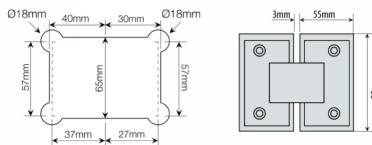

Shannon SQ Range - 135 Degree Glass To Glass Hinge - PC (Model: JHI302SQPC)

- Self closing shower door hinge from 25° either direction.
- For glass thickness 8mm to 12mm.
- Shower door hinge is manufactured from high quality brass.
- Max weight up to 45kg per pair.
- Complete with Stainless Steel screws & wall plugs.
- Very economical shower door hinge.

Attributes:

Product Code: JHI302SQPC

Unit Of Sale: 1 Hinge