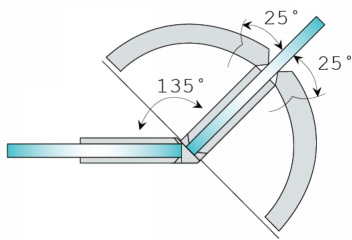

Shannon SQ Range - 135 Degree Glass To Glass Hinge - SC (Model: JHI302SQSC)

- Self closing shower door hinge from 25° either direction.
- For glass thickness 8mm to 12mm.
- Shower hinge is manufactured from high quality brass.
- Max weight up to 45kg per pair.
- Very economical shower door hinge.

Attributes:

Product Code: JHI302SQSC

Unit Of Sale: 1 Hinge

SATIN CHROME FINISH