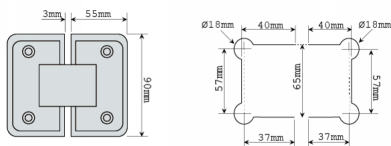

Shannon Range - 180 Degree Glass To Glass Shower Hinge - PC ( Model: JHI303PC )

- Shower door hinge finished in Polished chrome.
- Self closing from 25° either direction.
- Shower door hinge is for glass thickness of 8mm to 12mm.
- Manufactured from high quality brass.
- Max weight up to 45kg per pair.
- Complete with Stainless Steel screws & wall plugs.
- Very economical shower door hinge.