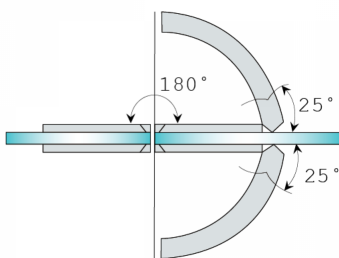

Shannon Range - 180 Degree Glass To Glass Shower Hinge - PC ( Model: JHI303PC )

- Shower door hinge finished in Polished chrome.
- Self closing from 25° either direction.
- Shower door hinge is for glass thickness of 8mm to 12mm.
- Manufactured from high quality brass.
- Max weight up to 45kg per pair.
- Complete with Stainless Steel screws & wall plugs.
- Very economical shower door hinge.