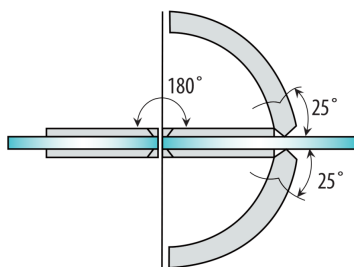

Adjustable 180 Degree Glass To Glass Shower Hinge - PC (Model: JHI303PC-ADJ)

- Self closing shower door hinge from 25° either direction.
- For glass thickness 8mm to 12mm.
- Manufactured from high quality brass.
- Max weight up to 45kg per pair.
- Complete with Stainless Steel screws & wall plugs.
- Shower door hinge has an adjustable closing position.
- Very economical shower door hinge.