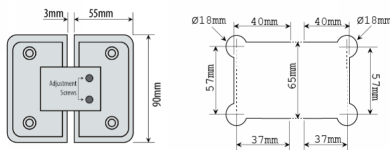

Adjustable 180 Degree Glass To Glass Shower Hinge - PC (Model: JHI303PC-ADJ)

- Self closing shower door hinge from 25° either direction.
- For glass thickness 8mm to 12mm.
- Manufactured from high quality brass.
- Max weight up to 45kg per pair.
- Complete with Stainless Steel screws & wall plugs.
- Shower door hinge has an adjustable closing position.
- Very economical shower door hinge.