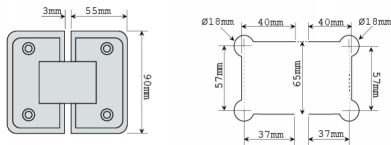

Shannon Range - 180 Degree Glass To Glass Shower Hinge - SC (Model: JHI303SC)

- Shower door hinge finished in Satin chrome.
- Self closing from 25° either direction.
- For glass thickness 8mm to 12mm.
- Shower door hinge is manufactured from high quality brass.
- Max weight up to 45kg per pair.
- Complete with Stainless Steel screws & wall plugs.
- Very economical.