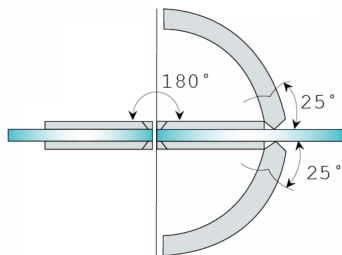

Shannon Range - 180 Degree Glass To Glass Shower Hinge - SC (Model: JHI303SC)

- Shower door hinge finished in Satin chrome.
- Self closing from 25° either direction.
- For glass thickness 8mm to 12mm.
- Shower door hinge is manufactured from high quality brass.
- Max weight up to 45kg per pair.
- Complete with Stainless Steel screws & wall plugs.
- Very economical.