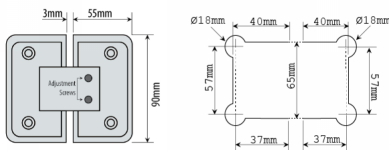

Adjustable 180 Degree Glass To Glass Shower Hinge - SC (Model: JHI303SC-ADJ)

- Self closing shower door hinge from 25° either direction.
- For glass thickness 8mm to 12mm.
- Shower door hinge is manufactured from high quality brass.
- Max weight up to 45kg per pair.
- Complete with Stainless Steel screws & wall plugs.
- Adjustable closing position.
- Very economical shower door hinge.