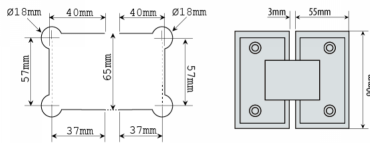

Shannon SQ Range - 180 Degree Glass To Glass Hinge - Black ( Model: JHI303SQBL )

- Self closing shower door hinge from 25° either direction.
- For glass thickness 8mm to 12mm.
- Shower door hinge manufactured from high quality brass.
- Max weight up to 45kg per pair.
- Complete with Stainless Steel screws & wall plugs.
- Very economical shower door hinges.