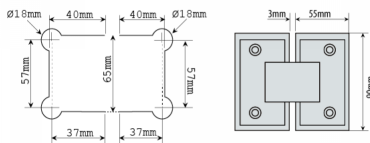

Shannon SQ Range - 180 Degree Glass To Glass Hinge - PC (Model: JHI303SQPC)

- Self closing shower door hinge from 25° either direction.
- For glass thickness 8mm to 12mm.
- Shower door hinge manufactured from high quality brass.
- Max weight up to 45kg per pair.
- Complete with Stainless Steel screws & wall plugs.
- Very economical shower door hinge.