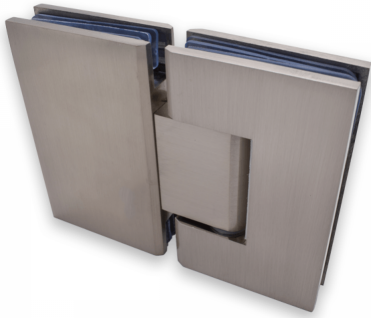

Shannon SQ Range - 180 Degree Glass To Glass Hinge - SC ( Model: JHI303SQSC )

- Self closing shower door hinge from 25° either direction.
- For glass thickness 8mm to 12mm.
- Shower door hinges are manufactured from high quality brass.
- Max weight up to 45kg per pair.
- Very economical shower door hinges.

**Attributes:**

**Product Code:** JHI303SQSC

**Unit Of Sale:** 1 Hinge